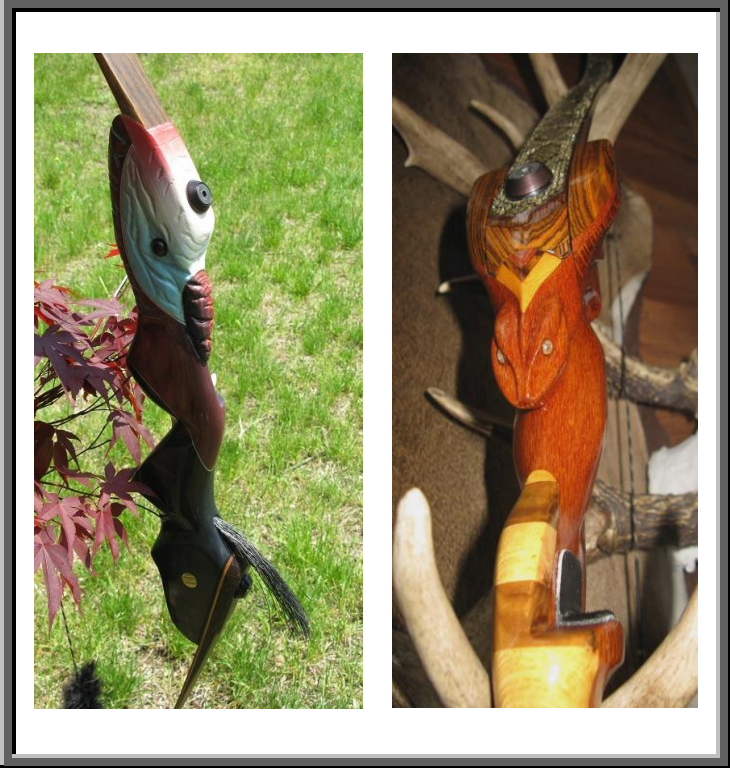

Or, if it is a custom theme you want handcarved...